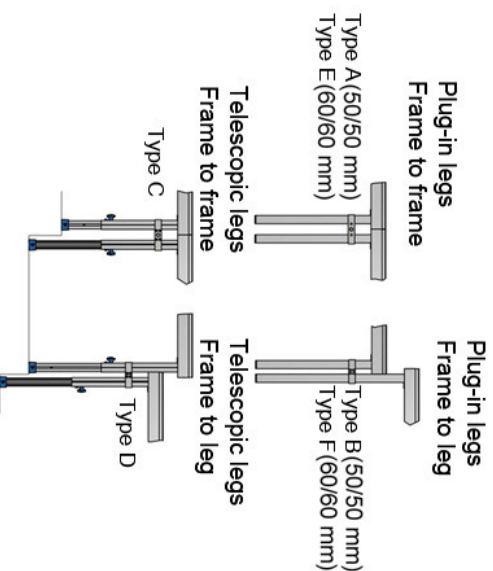

Plug-in foot pedestal

State: 04/16
 Standard plate: 22 mm
 Standard profile: 90 mm

O10068 - without anodizing
 O10067 - with anodizing

Leg fixing corners:

Version up to 10/1995
 for legs 45/55 mm:

Leg fixing corner, complete: O10102

Version after 11/1995
 for legs 45/55 mm:

Leg fixing corner, complete: O10099

Pedestal connection clamps:

Leg fastening corner for compact pedestals:

For legs 45/55 mm - single element: Art. no. O10101-Kompakt
 For legs 45/55 mm - complete: Art. no. O10099-Kompakt
 For legs 40/60 mm - single element: Art. no. O10102-Kompakt
 For legs 40/60 mm - complete: Art. no. O10413-Kompakt

Please specify frame for compact corners separately

Leg connection types:

Leg connection clamps:

Push-in & telescopic legs:

Leg fixing corner, complete: O10290

Leg fixing corner for legs 40/60 mm:

Outer casing - 55/55 mm

Plug-in leg 50/50 mm height X
 20 - 500 cm

Plug-in leg 60/60 mm height X
 20 - 500 cm: