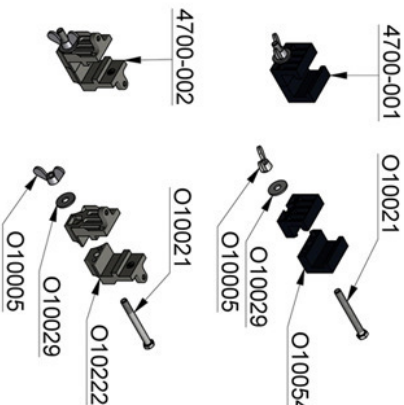

Plug-in foot pedestal

State: 04/16
 Standard plate: 22 mm
 Standard profile: 90 mm

O10068 - without anodizing
 O10067 - with anodizing

Leg fixing corners:

Version up to 10/1995
 for legs 45/55 mm:

Leg fixing corner, complete: O10102

Version after 11/1995
 for legs 45/55 mm:

Leg fixing corner, complete: O10099

Pedestal connection clamps:

Leg fastening corner for compact pedestals:

For legs 45/55 mm - single element: Art. no. O10101-Kompakt
 For legs 45/55 mm - complete: Art. no. O10099-Kompakt
 For legs 40/60 mm - single element: Art. no. O10102-Kompakt
 For legs 40/60 mm - complete: Art. no. O10413-Kompakt

Please specify frame for compact corners separately

Leg connection types:

Leg connection clamps:

Push-in & telescopic legs:

Leg fixing corner, complete: O10290

Leg fixing corner for legs 40/60 mm:

Outer casing - 55/55 mm

Plug-in leg 50/50 mm height X
 20 - 500 cm

Plug-in leg 60/60 mm height X
 20 - 500 cm: