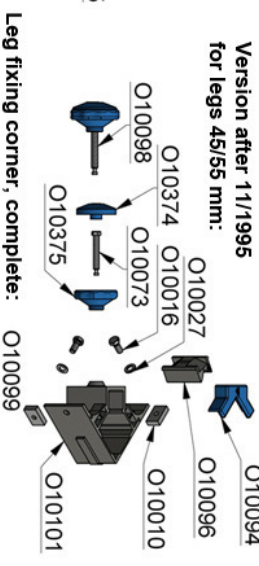

Plug-in foot pedestal

State: 04/16
 Standard plate: 22 mm
 Standard profile: 90 mm

O10068 - without anodizing
 O10067 - with anodizing

Leg fixing corners:

Version up to 10/1995
 for legs 45/55 mm:

Leg fixing corner, complete: O10102

Version after 11/1995
 for legs 45/55 mm:

Leg fixing corner, complete: O10099

Pedestal connection clamps:

Leg fastening corner for compact pedestals:

For legs 45/55 mm - single element: Art. no. O10101-Kompakt
 For legs 45/55 mm - complete: Art. no. O10099-Kompakt
 For legs 40/60 mm - single element: Art. no. O10102-Kompakt
 For legs 40/60 mm - complete: Art. no. O10413-Kompakt

Please specify frame for compact corners separately

Leg connection types:

Leg connection clamps:

Push-in & telescopic legs:

Leg fixing corner, complete: O10290

Leg fixing corner for legs 40/60 mm:

Outer casing - 55/55 mm

Plug-in leg 50/50 mm height X
 20 - 500 cm

Plug-in leg 60/60 mm height X
 20 - 500 cm: