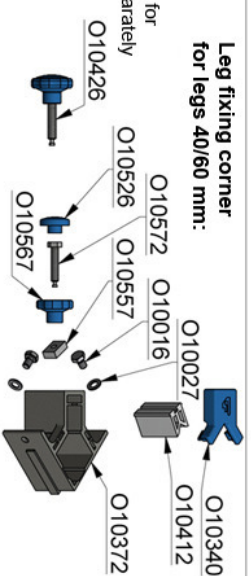

Version after 11/1995
 for legs 45/55 mm:

Leg fixing corner, complete: O10099

Pedestal connection clamps:

Leg fastening corner for compact pedestals:

For legs 45/55 mm - single element: Art. no. O10101-Kompakt
 For legs 45/55 mm - complete: Art. no. O10099-Kompakt
 For legs 40/60 mm - single element: Art. no. O10102-Kompakt
 For legs 40/60 mm - complete: Art. no. O10413-Kompakt

Please specify frame for compact corners separately

Leg connection types:

Leg connection clamps:

Push-in & telescopic legs:

Leg fixing corner, complete: O10290

Leg fixing corner for legs 40/60 mm:

Outer casing - 55/55 mm

O10259 (60 - 100 cm)
 O10258 (50 - 80 cm)
 O10257 (40 - 60 cm)

Multi-groove profile - 50/50 mm

O10262 (60 - 100 cm)
 O10261 (50 - 80 cm)
 O10260 (40 - 60 cm)

4700-123 (colour: blue)
 4700-023 (colour: grey)

Plug-in leg 50/50 mm height X
 20 - 500 cm

Plug-in leg 60/60 mm height X
 20 - 500 cm: