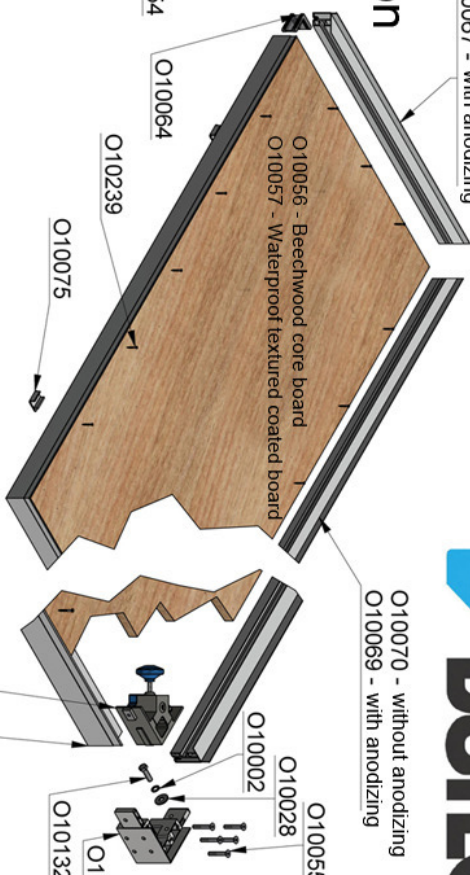

Plug-in foot pedestal

State: 04/16
 Standard plate: 22 mm
 Standard profile: 90 mm

O10068 - without anodizing
 O10067 - with anodizing

Leg fixing corners:

Version up to 10/1995
 for legs 45/55 mm:

Leg fixing corner, complete: O10102

Version after 11/1995
 for legs 45/55 mm:

Leg fixing corner, complete: O10099

Pedestal connection clamps:

Leg fastening corner for compact pedestals:

For legs 45/55 mm - single element: Art. no. O10101-Kompakt
 For legs 45/55 mm - complete: Art. no. O10099-Kompakt
 For legs 40/60 mm - single element: Art. no. O10102-Kompakt
 For legs 40/60 mm - complete: Art. no. O10413-Kompakt

Please specify frame for compact corners separately

Leg connection types:

Leg connection clamps:

Push-in & telescopic legs:

Leg fixing corner, complete: O10290

Leg fixing corner for legs 40/60 mm:

Outer casing - 55/55 mm

Plug-in leg 50/50 mm height X
 20 - 500 cm

Plug-in leg 60/60 mm height X
 20 - 500 cm: