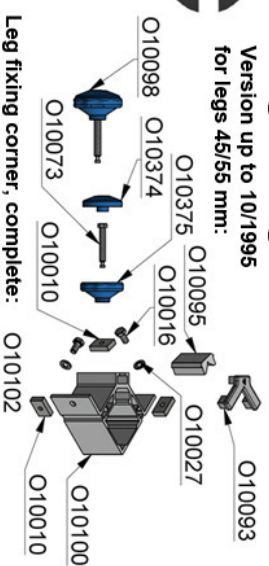

Plug-in foot pedestal

State: 04/16
 Standard plate: 22 mm
 Standard profile: 90 mm

O10068 - without anodizing
 O10067 - with anodizing

Leg fixing corners:

Version up to 10/1995
 for legs 45/55 mm:

Leg fixing corner, complete: O10102

Version after 11/1995
 for legs 45/55 mm:

Leg fixing corner, complete: O10099

Pedestal connection clamps:

Leg fastening corner for compact pedestals:

For legs 45/55 mm - single element: Art. no. O10101-Kompakt
 For legs 45/55 mm - complete: Art. no. O10099-Kompakt
 For legs 40/60 mm - single element: Art. no. O10102-Kompakt
 For legs 40/60 mm - complete: Art. no. O10413-Kompakt

Please specify frame for compact corners separately

Leg connection types:

Leg connection clamps:

Push-in & telescopic legs:

Leg fixing corner, complete: O10290

Leg fixing corner for legs 40/60 mm:

Outer casing - 55/55 mm

Plug-in leg 50/50 mm height X
 20 - 500 cm

Plug-in leg 60/60 mm height X
 20 - 500 cm: